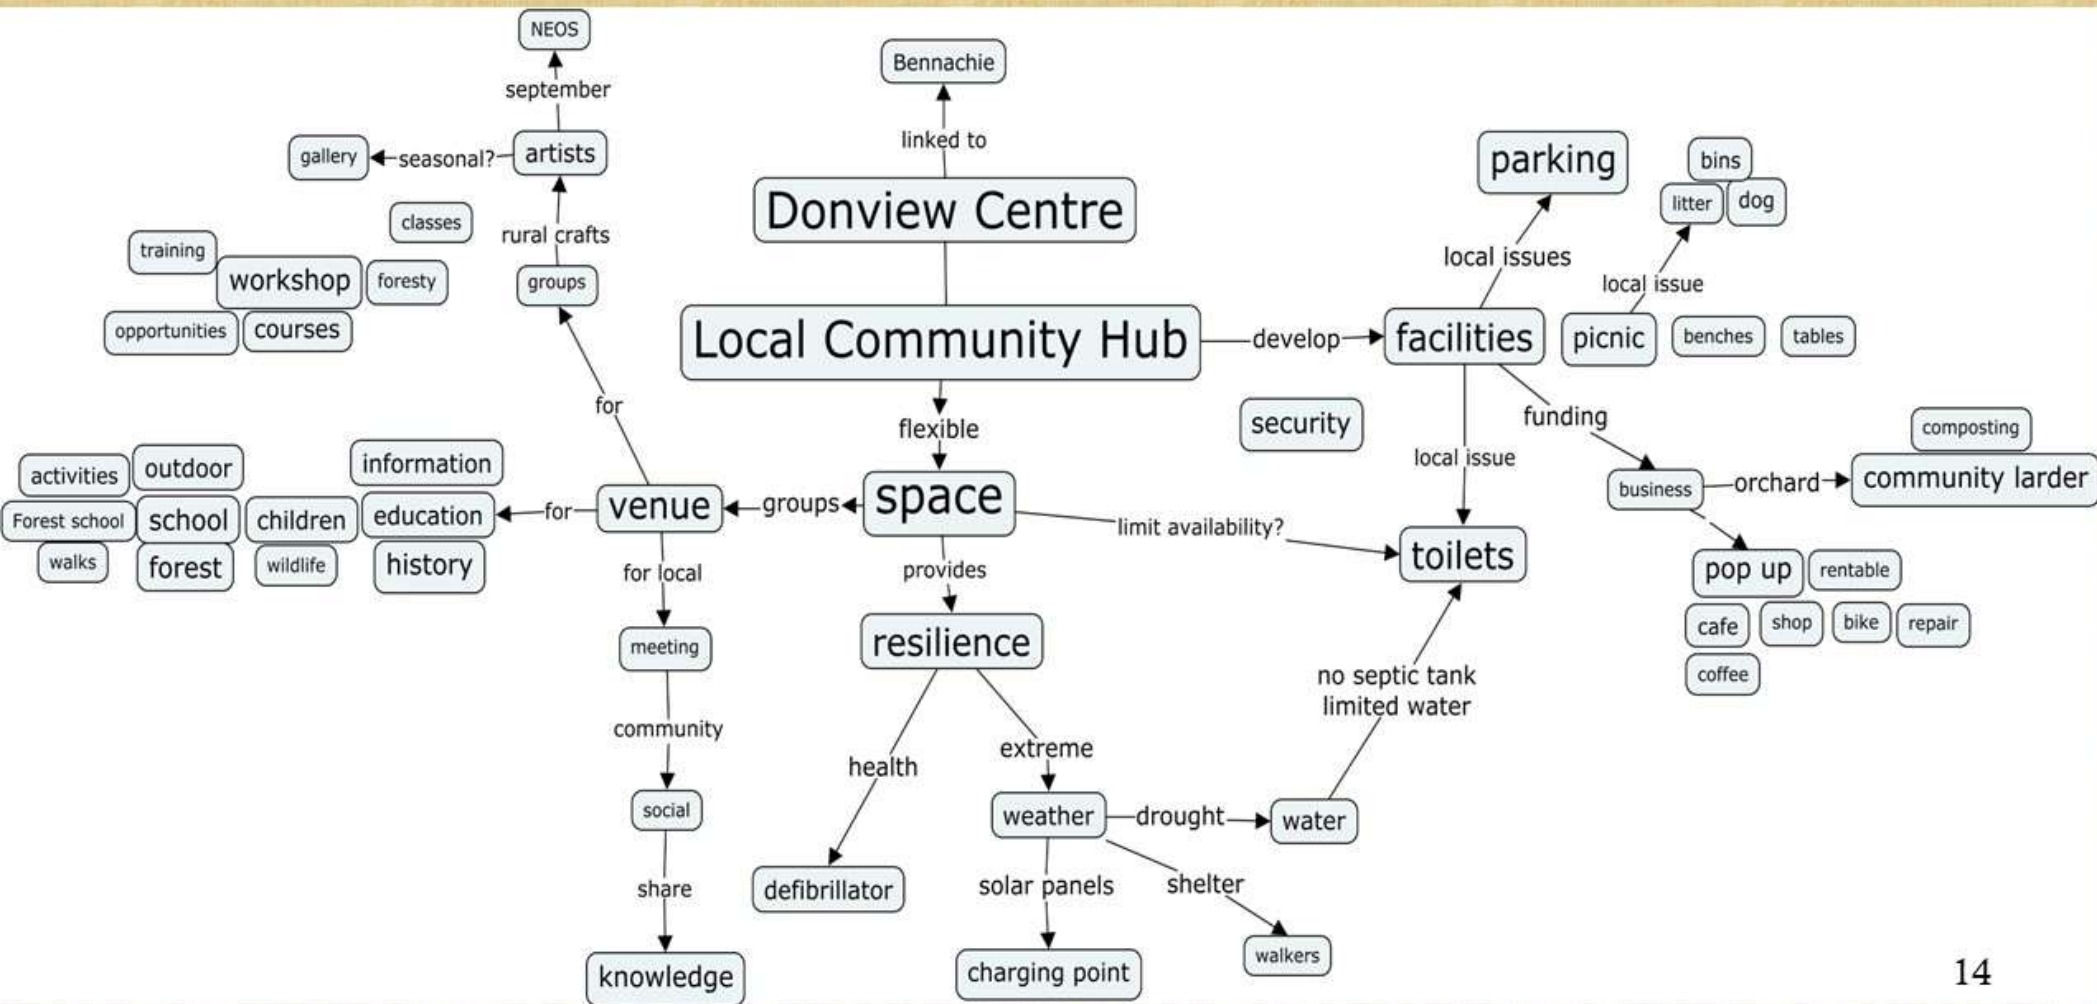

The questionnaire responses have provided us with **many suggestions** for potential **uses** and **facilities** that could be developed on the site.

These will be evaluated once the formal steering group has been established.

As part of CAT stage 1, the risks versus benefits of any development will be assessed by the group.

Donview Centre potential uses taken from questionnaire responses

Autumn is upon us and unlike the trees who are preparing for their winter slumber, we need to actively move this project forward.